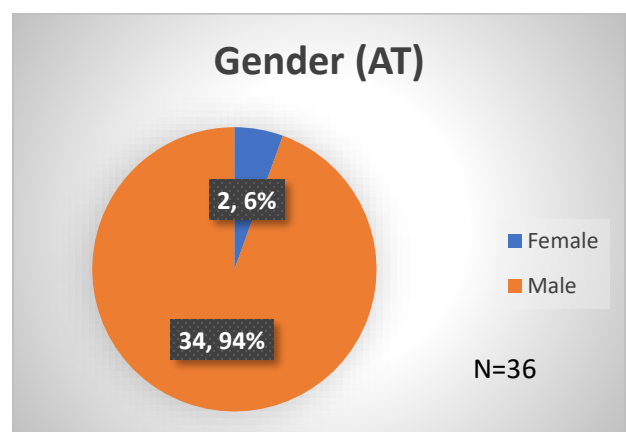

Daily Data Dashboard – August 7, 2023

Demographics for JTDC Population

Monday Morning Midnight Count

Total # of probation Involved youth¹: 1,271

¹ Probation Active: Any youth who is pending sentencing with an active social history, has been formally placed on probation or supervision with Cook County Juvenile Probation on the date of the report.

*Age, Gender and Race for Criminal Court population (N=2) is not represented in this report.

Data sources: cFive Supervisor – Probation Population and RMIS – JTDC Population

Daily Data Dashboard – August 7, 2023
Demographics for JTDC Population
Monday Morning Midnight Count