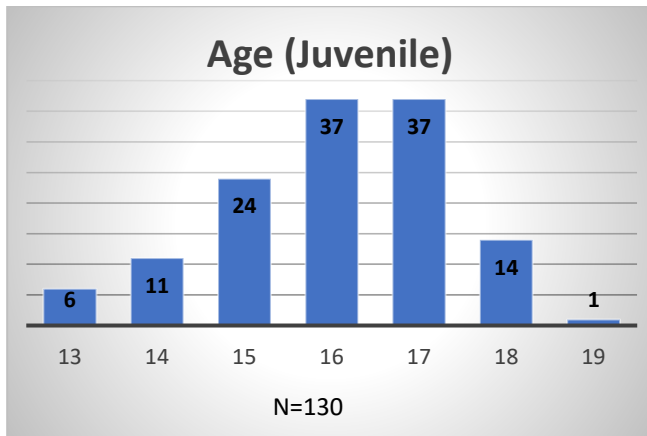

Daily Data Dashboard – August 7, 2023

Demographics for JTDC Population

Monday Morning Midnight Count

Total # of probation Involved youth¹: 1,271

¹ Probation Active: Any youth who is pending sentencing with an active social history, has been formally placed on probation or supervision with Cook County Juvenile Probation on the date of the report.

*Age, Gender and Race for Criminal Court population (N=2) is not represented in this report.

Data sources: cFive Supervisor – Probation Population and RMIS – JTDC Population

Daily Data Dashboard – August 7, 2023
Demographics for JTDC Population
Monday Morning Midnight Count