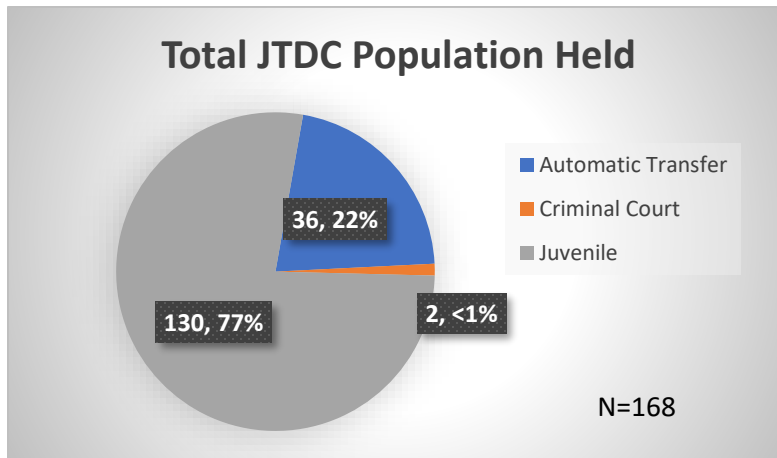

Daily Data Dashboard – August 7, 2023

Demographics for JTDC Population

Monday Morning Midnight Count

Total # of probation Involved youth¹: 1,271

¹ Probation Active: Any youth who is pending sentencing with an active social history, has been formally placed on probation or supervision with Cook County Juvenile Probation on the date of the report.

*Age, Gender and Race for Criminal Court population (N=2) is not represented in this report.

Data sources: cFive Supervisor – Probation Population and RMIS – JTDC Population

Daily Data Dashboard – August 7, 2023
Demographics for JTDC Population
Monday Morning Midnight Count