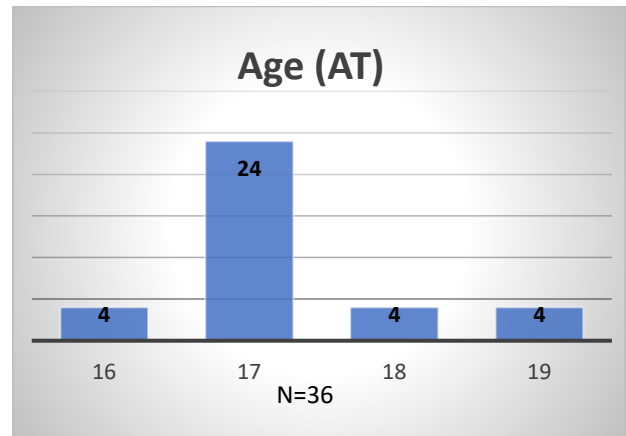

Daily Data Dashboard – August 7, 2023

Demographics for JTDC Population

Monday Morning Midnight Count

Total # of probation Involved youth¹: 1,271

¹ Probation Active: Any youth who is pending sentencing with an active social history, has been formally placed on probation or supervision with Cook County Juvenile Probation on the date of the report.

*Age, Gender and Race for Criminal Court population (N=2) is not represented in this report.

Data sources: cFive Supervisor – Probation Population and RMIS – JTDC Population

Daily Data Dashboard – August 7, 2023
Demographics for JTDC Population
Monday Morning Midnight Count