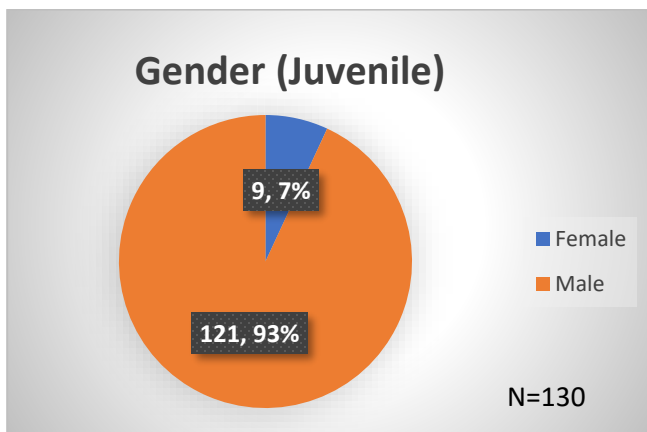

Daily Data Dashboard – August 7, 2023

Demographics for JTDC Population

Monday Morning Midnight Count

Total # of probation Involved youth¹: 1,271

¹ Probation Active: Any youth who is pending sentencing with an active social history, has been formally placed on probation or supervision with Cook County Juvenile Probation on the date of the report.

*Age, Gender and Race for Criminal Court population (N=2) is not represented in this report.

Data sources: cFive Supervisor – Probation Population and RMIS – JTDC Population

Daily Data Dashboard – August 7, 2023
Demographics for JTDC Population
Monday Morning Midnight Count